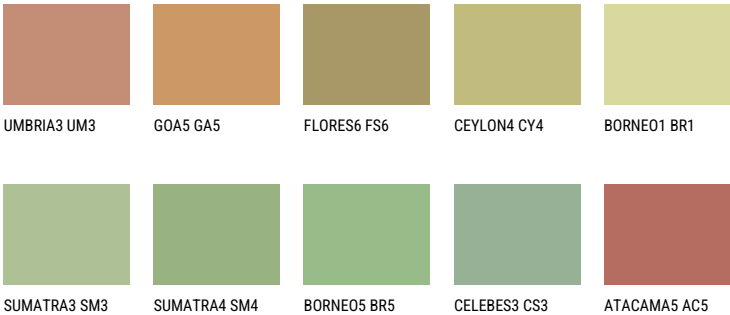

COLOUR DETAILS

CEYLON5 CY5

44% **TSR** 51%

Matching colours

COLOURS

For more information on plasters and paints, go to www.ceresit.en

*The presented colours refer to plasters and paints offered by Ceresit. Due to the use of digital techniques, the presented colours might not represent the original ones, thus they cannot be considered as a reliable colour presentation. We recommend checking the authentic colour samples.

INTENSE

AMETHYST MIST

RUBY HEART

RUBY BRICK

QUARTZ SAND

AMBER ISLAND

DIAMOND
MORNING

For more information on plasters and paints, go to
www.ceresit.en

*The presented colours refer to plasters and paints offered by Ceresit. Due to the use of digital techniques, the presented colours might not represent the original ones, thus they cannot be considered as a reliable colour presentation. We recommend checking the authentic colour samples.