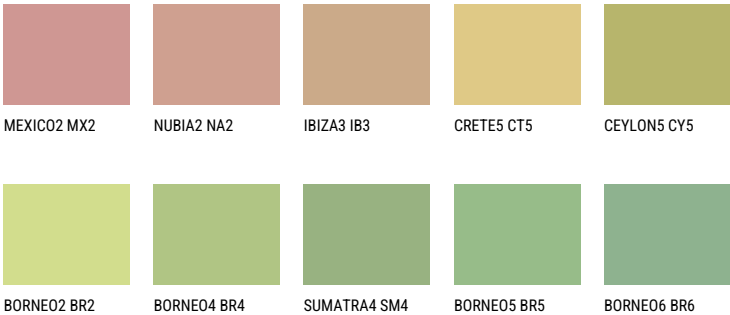

CEYLON4 CY4

48% **TSR** 55%

Matching colours

COLOURS

For more information on plasters and paints, go to www.ceresit.en

*The presented colours refer to plasters and paints offered by Ceresit. Due to the use of digital techniques, the presented colours might not represent the original ones, thus they cannot be considered as a reliable colour presentation. We recommend checking the authentic colour samples.

INTENSE

EMERALD PARK

EMERALD GARDEN

EMERALD OASE

DIAMOND NIGHT

SAPPHIRE SEA

SAPPHIRE CREEK

For more information on plasters and paints, go to
www.ceresit.en

*The presented colours refer to plasters and paints offered by Ceresit. Due to the use of digital techniques, the presented colours might not represent the original ones, thus they cannot be considered as a reliable colour presentation. We recommend checking the authentic colour samples.