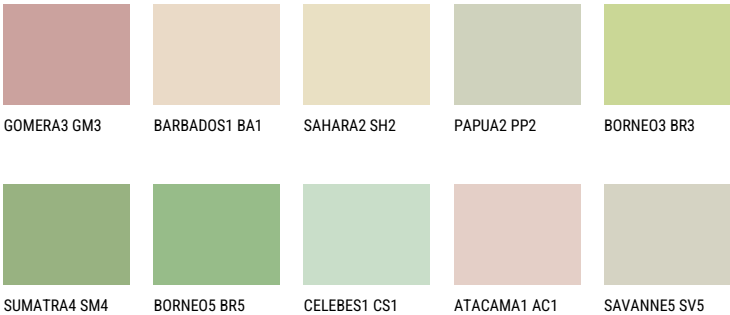

COLOUR DETAILS

CEYLON2 CY2

77% **TSR** 73%

Matching colours

COLOURS

For more information on plasters and paints, go to www.ceresit.en

*The presented colours refer to plasters and paints offered by Ceresit. Due to the use of digital techniques, the presented colours might not represent the original ones, thus they cannot be considered as a reliable colour presentation. We recommend checking the authentic colour samples.

INTENSE

QUARTZ ROCK

QUARTZ GROUND

EMERALD PARK

DIAMOND EVENING

AMBER BEACH

EMERALD GARDEN

For more information on plasters and paints, go to
www.ceresit.en

*The presented colours refer to plasters and paints offered by Ceresit. Due to the use of digital techniques, the presented colours might not represent the original ones, thus they cannot be considered as a reliable colour presentation. We recommend checking the authentic colour samples.