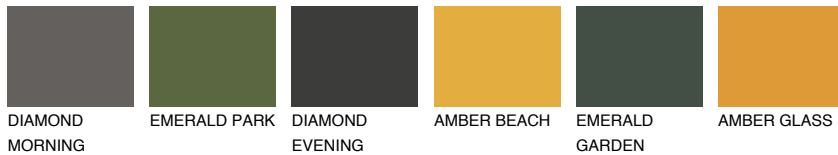

COLOUR DETAILS

ZANZIBAR3 ZN3

75% TSR 73%

Matching colours

COLOURS

INTENSE

For more information on plasters and paints, go to www.ceresit.en

*The presented colours refer to plasters and paints offered by Ceresit. Due to the use of digital techniques, the presented colours might not represent the original ones, thus they cannot be considered as a reliable colour presentation. We recommend checking the authentic colour samples.