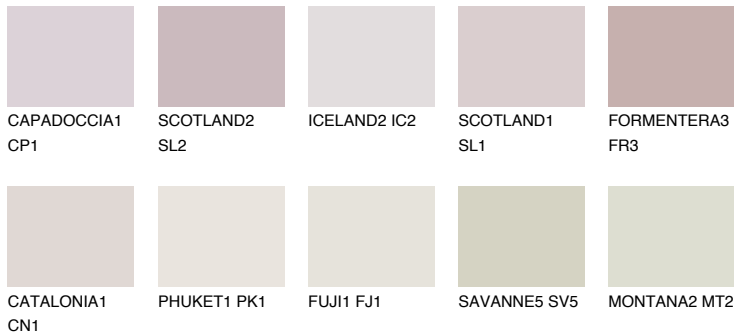

# COLOUR DETAILS

## ZANZIBAR3 ZN3

75% TSR 73%

### Matching colours

#### COLOURS