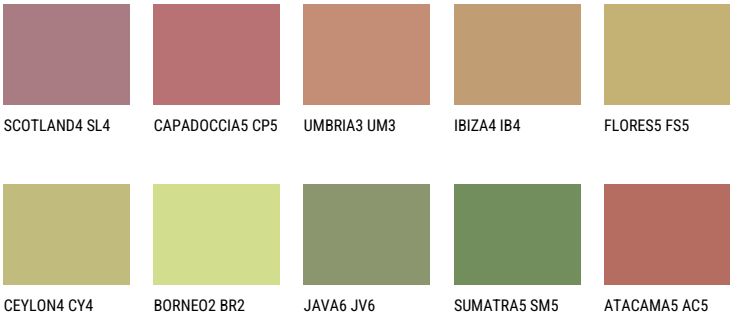

COLOUR DETAILS

ANDALUSIA6 AD6

39% **TSR** 39%

Matching colours

COLOURS

For more information on plasters and paints, go to www.ceresit.en

*The presented colours refer to plasters and paints offered by Ceresit. Due to the use of digital techniques, the presented colours might not represent the original ones, thus they cannot be considered as a reliable colour presentation. We recommend checking the authentic colour samples.

INTENSE

AMETHYST MIST

RUBY HEART

RUBY BRICK

QUARTZ SAND

AMBER ISLAND

DIAMOND
MORNING

For more information on plasters and paints, go to
www.ceresit.en

*The presented colours refer to plasters and paints offered by Ceresit. Due to the use of digital techniques, the presented colours might not represent the original ones, thus they cannot be considered as a reliable colour presentation. We recommend checking the authentic colour samples.