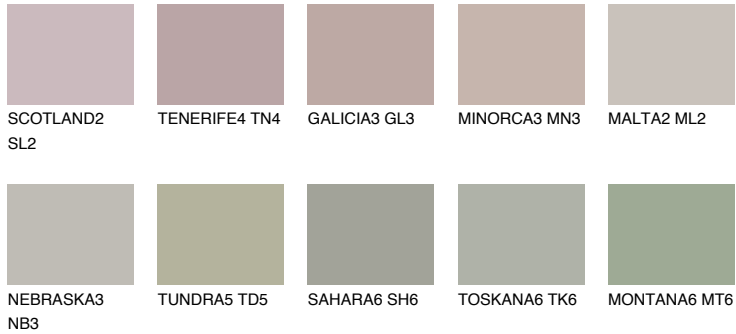

COLOUR DETAILS

COLORADO6 CO6

38% TSR 35%

Matching colours

COLOURS

INTENSE

For more information on plasters and paints, go to www.ceresit.en

*The presented colours refer to plasters and paints offered by Ceresit. Due to the use of digital techniques, the presented colours might not represent the original ones, thus they cannot be considered as a reliable colour presentation. We recommend checking the authentic colour samples.