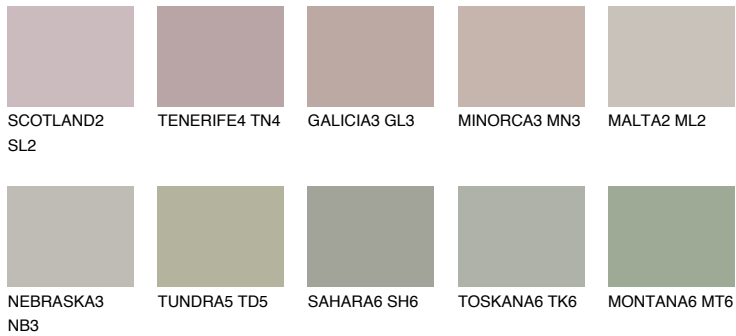

COLOUR DETAILS

COLORADO6 CO6

38% TSR 35%

Matching colours

COLOURS

INTENSE

For more information on plasters and paints, go to www.ceresit.en

*The presented colours refer to plasters and paints offered by Ceresit. Due to the use of digital techniques, the presented colours might not represent the original ones, thus they cannot be considered as a reliable colour presentation. We recommend checking the authentic colour samples.