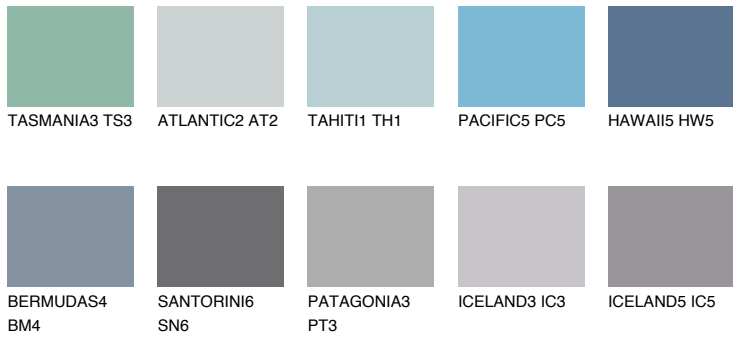

COLOUR DETAILS

HAWAII4 HW4

26% **TSR** 31%

Matching colours

COLOURS

INTENSE

For more information on plasters and paints, go to www.ceresit.en

*The presented colours refer to plasters and paints offered by Ceresit. Due to the use of digital techniques, the presented colours might not represent the original ones, thus they cannot be considered as a reliable colour presentation. We recommend checking the authentic colour samples.