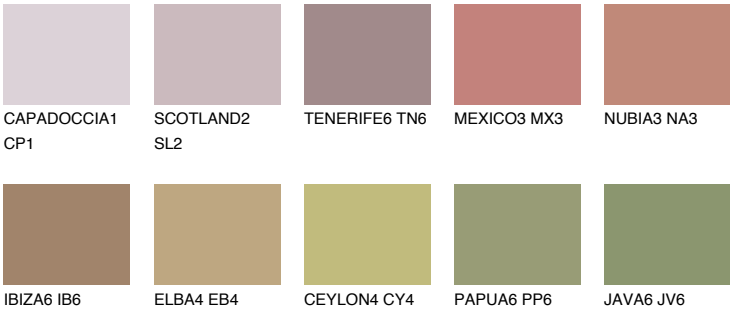

TEXAS6 TX6

☀️ 25% **TSR 30%**

Matching colours

COLOURS

INTENSE

For more information on plasters and paints, go to
www.ceresit.en

*The presented colours refer to plasters and paints offered by Ceresit. Due to the use of digital techniques, the presented colours might not represent the original ones, thus they cannot be considered as a reliable colour presentation. We recommend checking the authentic colour samples.