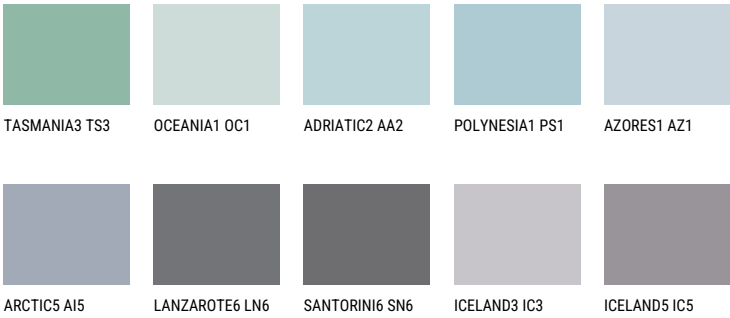

COLOUR DETAILS

HAWAII2 HW2

53% **TSR** 56%

Matching colours

COLOURS

For more information on plasters and paints, go to www.ceresit.en

*The presented colours refer to plasters and paints offered by Ceresit. Due to the use of digital techniques, the presented colours might not represent the original ones, thus they cannot be considered as a reliable colour presentation. We recommend checking the authentic colour samples.

INTENSE

AMETHYST RAIN

SAPPHIRE GLACIER

AMETHYST MIST

AMETHYST WIND

RUBY HEART

EMERALD OASE

For more information on plasters and paints, go to
www.ceresit.en

*The presented colours refer to plasters and paints offered by Ceresit. Due to the use of digital techniques, the presented colours might not represent the original ones, thus they cannot be considered as a reliable colour presentation. We recommend checking the authentic colour samples.