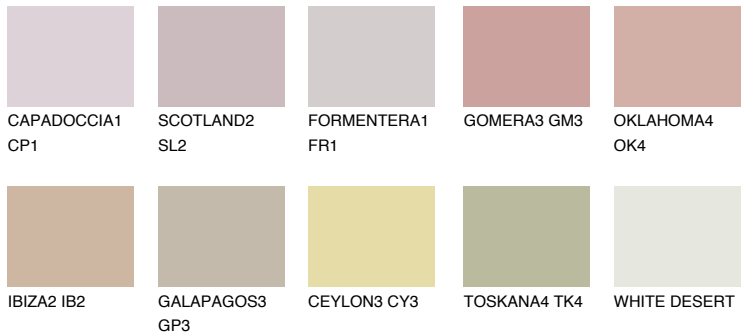

COLOUR DETAILS

ARIZONA4 AR4

44% TSR 47%

Matching colours

COLOURS

INTENSE

For more information on plasters and paints, go to www.ceresit.en

*The presented colours refer to plasters and paints offered by Ceresit. Due to the use of digital techniques, the presented colours might not represent the original ones, thus they cannot be considered as a reliable colour presentation. We recommend checking the authentic colour samples.