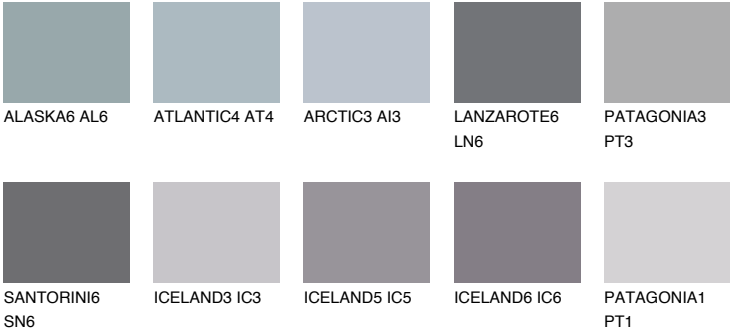

## ICELAND4 IC4

41% TSR 40%

### Matching colours

#### COLOURS

#### INTENSE

For more information on plasters and paints, go to [www.ceresit.en](http://www.ceresit.en)

\*The presented colours refer to plasters and paints offered by Ceresit. Due to the use of digital techniques, the presented colours might not represent the original ones, thus they cannot be considered as a reliable colour presentation. We recommend checking the authentic colour samples.