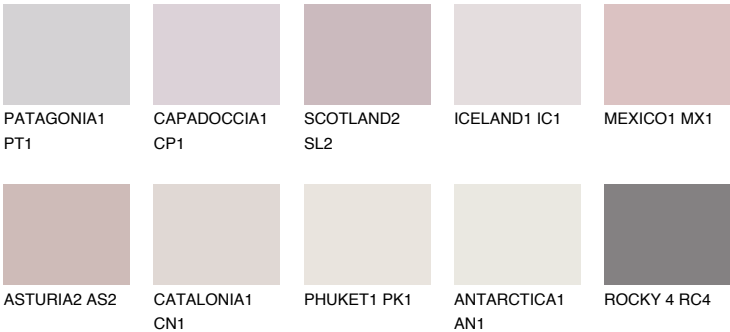

### Matching colours

#### COLOURS

#### INTENSE

For more information on plasters and paints, go to [www.ceresit.en](http://www.ceresit.en)

\*The presented colours refer to plasters and paints offered by Ceresit. Due to the use of digital techniques, the presented colours might not represent the original ones, thus they cannot be considered as a reliable colour presentation. We recommend checking the authentic colour samples.