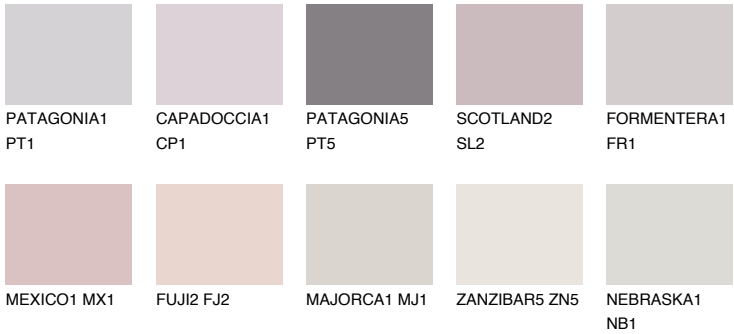

ICELAND1 IC1

74% **TSR** 69%

Matching colours

COLOURS

INTENSE

For more information on plasters and paints, go to www.ceresit.en

*The presented colours refer to plasters and paints offered by Ceresit. Due to the use of digital techniques, the presented colours might not represent the original ones, thus they cannot be considered as a reliable colour presentation. We recommend checking the authentic colour samples.