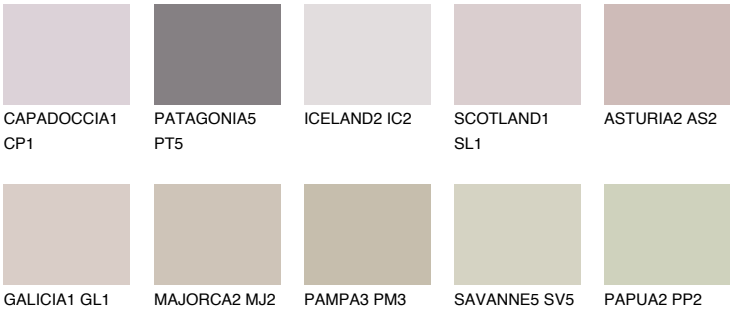

TENERIFE2 TN2

56% **TSR** 60%

Matching colours

COLOURS

INTENSE

For more information on plasters and paints, go to www.ceresit.en

*The presented colours refer to plasters and paints offered by Ceresit. Due to the use of digital techniques, the presented colours might not represent the original ones, thus they cannot be considered as a reliable colour presentation. We recommend checking the authentic colour samples.