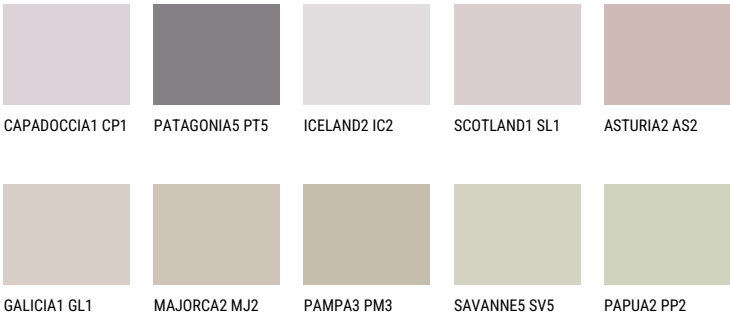

COLOUR DETAILS

TENERIFE2 TN2

56% **TSR** 60%

Matching colours

COLOURS

For more information on plasters and paints, go to www.ceresit.en

*The presented colours refer to plasters and paints offered by Ceresit. Due to the use of digital techniques, the presented colours might not represent the original ones, thus they cannot be considered as a reliable colour presentation. We recommend checking the authentic colour samples.

INTENSE

DIAMOND
MORNING

EMERALD PARK

DIAMOND EVENING

AMBER JEWEL

EMERALD GARDEN

AMBER GLASS

For more information on plasters and paints, go to
www.ceresit.en

*The presented colours refer to plasters and paints offered by Ceresit. Due to the use of digital techniques, the presented colours might not represent the original ones, thus they cannot be considered as a reliable colour presentation. We recommend checking the authentic colour samples.