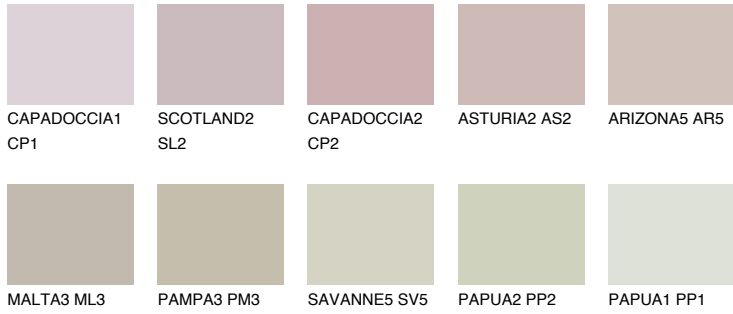

COLOUR DETAILS

MADEIRA4 MD4

51% TSR 49%

Matching colours

COLOURS

INTENSE

For more information on plasters and paints, go to www.ceresit.en

*The presented colours refer to plasters and paints offered by Ceresit. Due to the use of digital techniques, the presented colours might not represent the original ones, thus they cannot be considered as a reliable colour presentation. We recommend checking the authentic colour samples.