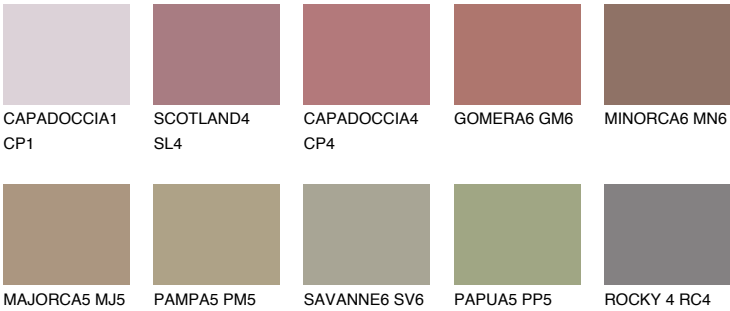

## GALICIA6 GL6

19% **TSR** 22%

### Matching colours

#### COLOURS

#### INTENSE

For more information on plasters and paints, go to [www.ceresit.en](http://www.ceresit.en)

\*The presented colours refer to plasters and paints offered by Ceresit. Due to the use of digital techniques, the presented colours might not represent the original ones, thus they cannot be considered as a reliable colour presentation. We recommend checking the authentic colour samples.