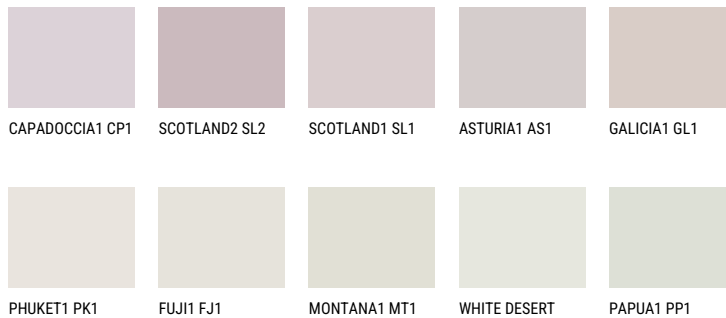

CATALONIA1 CN170% **TSR** 67%**Matching colours****COLOURS**

For more information on plasters and paints, go to

www.ceresit.en

*The presented colours refer to plasters and paints offered by Ceresit. Due to the use of digital techniques, the presented colours might not represent the original ones, thus they cannot be considered as a reliable colour presentation. We recommend checking the authentic colour samples.

INTENSE

DIAMOND
MORNING

EMERALD PARK

DIAMOND EVENING

EMERALD FIELD

EMERALD GARDEN

AMBER JEWEL

For more information on plasters and paints, go to
www.ceresit.en

*The presented colours refer to plasters and paints offered by Ceresit. Due to the use of digital techniques, the presented colours might not represent the original ones, thus they cannot be considered as a reliable colour presentation. We recommend checking the authentic colour samples.