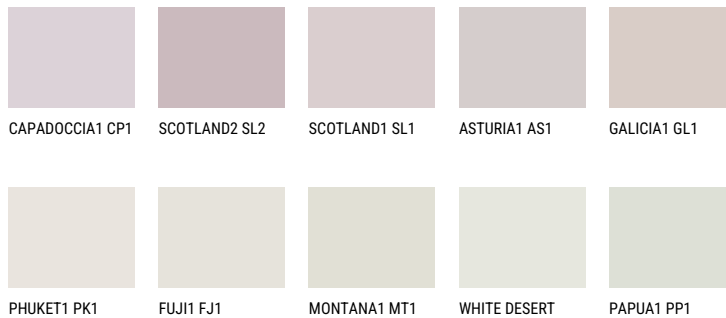

**CATALONIA1 CN1**70% **TSR** 67%**Matching colours****COLOURS**

For more information on plasters and paints, go to

[www.ceresit.en](http://www.ceresit.en)

\*The presented colours refer to plasters and paints offered by Ceresit. Due to the use of digital techniques, the presented colours might not represent the original ones, thus they cannot be considered as a reliable colour presentation. We recommend checking the authentic colour samples.

For more information on plasters and paints, go to  
[www.ceresit.en](http://www.ceresit.en)

\*The presented colours refer to plasters and paints offered by Ceresit. Due to the use of digital techniques, the presented colours might not represent the original ones, thus they cannot be considered as a reliable colour presentation. We recommend checking the authentic colour samples.