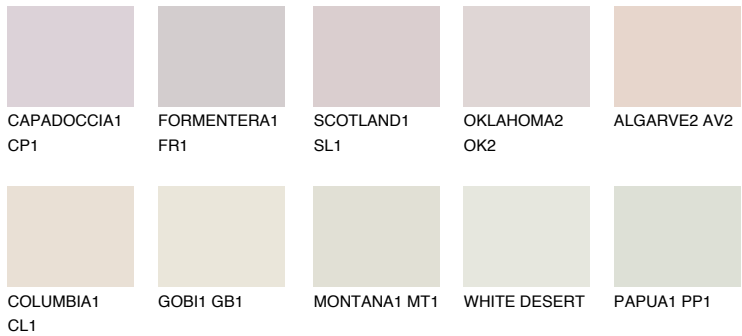

COLOUR DETAILS

ALGARVE1 AV1

73% TSR 66%

Matching colours

COLOURS

INTENSE

For more information on plasters and paints, go to www.ceresit.en

*The presented colours refer to plasters and paints offered by Ceresit. Due to the use of digital techniques, the presented colours might not represent the original ones, thus they cannot be considered as a reliable colour presentation. We recommend checking the authentic colour samples.