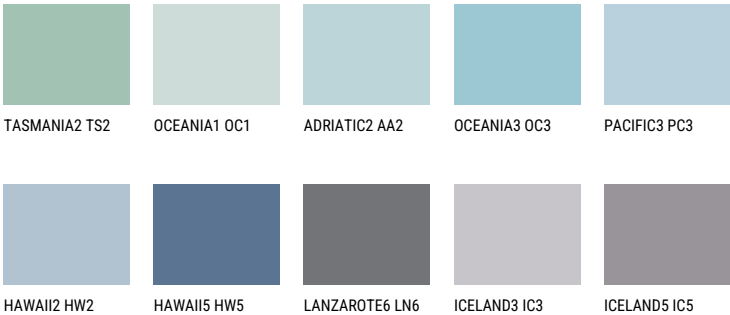

# COLOUR DETAILS

## PACIFIC4 PC4

55% **TSR** 61%

### Matching colours

#### COLOURS

For more information on plasters and paints, go to [www.ceresit.en](http://www.ceresit.en)

\*The presented colours refer to plasters and paints offered by Ceresit. Due to the use of digital techniques, the presented colours might not represent the original ones, thus they cannot be considered as a reliable colour presentation. We recommend checking the authentic colour samples.