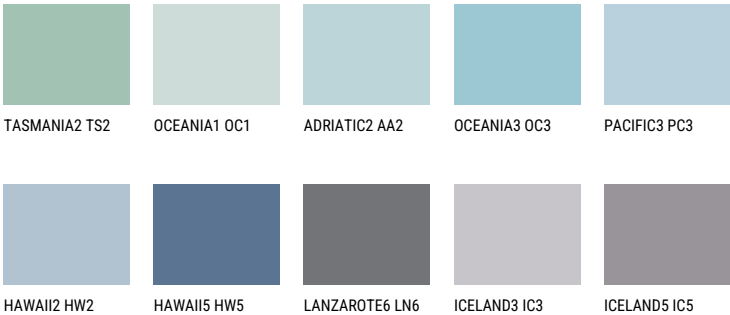

PACIFIC4 PC4

55% **TSR** 61%

Matching colours

COLOURS

For more information on plasters and paints, go to www.ceresit.en

*The presented colours refer to plasters and paints offered by Ceresit. Due to the use of digital techniques, the presented colours might not represent the original ones, thus they cannot be considered as a reliable colour presentation. We recommend checking the authentic colour samples.

INTENSE

AMETHYST RAIN

SAPPHIRE GLACIER

AMETHYST MIST

AMETHYST WIND

RUBY HEART

EMERALD OASE

For more information on plasters and paints, go to
www.ceresit.en

*The presented colours refer to plasters and paints offered by Ceresit. Due to the use of digital techniques, the presented colours might not represent the original ones, thus they cannot be considered as a reliable colour presentation. We recommend checking the authentic colour samples.