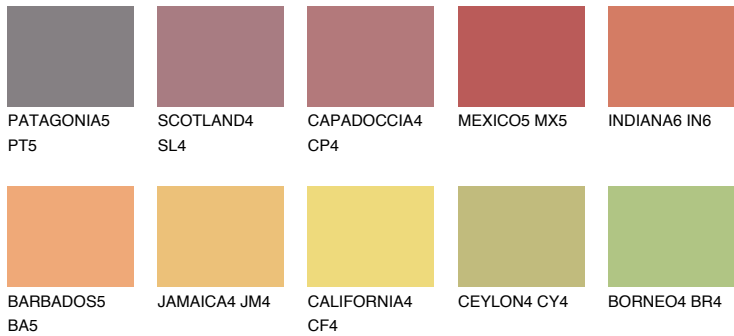

COLOUR DETAILS

INDIANA5 IN5

39% TSR 58%

Matching colours

COLOURS

INTENSE

For more information on plasters and paints, go to www.ceresit.en

*The presented colours refer to plasters and paints offered by Ceresit. Due to the use of digital techniques, the presented colours might not represent the original ones, thus they cannot be considered as a reliable colour presentation. We recommend checking the authentic colour samples.