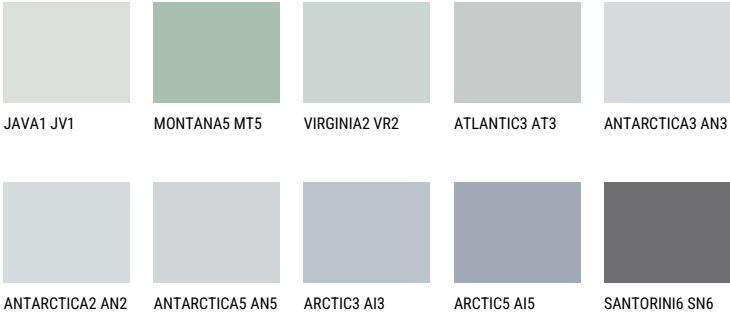

COLOUR DETAILS

PACIFIC1 PC1

72% **TSR** 68%

Matching colours

COLOURS

For more information on plasters and paints, go to www.ceresit.en

*The presented colours refer to plasters and paints offered by Ceresit. Due to the use of digital techniques, the presented colours might not represent the original ones, thus they cannot be considered as a reliable colour presentation. We recommend checking the authentic colour samples.

INTENSE

DIAMOND DAY

SAPPHIRE GLACIER

AMETHYST RAIN

SAPPHIRE BAY

AMETHYST OCEAN

AMETHYST MIST

For more information on plasters and paints, go to
www.ceresit.en

*The presented colours refer to plasters and paints offered by Ceresit. Due to the use of digital techniques, the presented colours might not represent the original ones, thus they cannot be considered as a reliable colour presentation. We recommend checking the authentic colour samples.