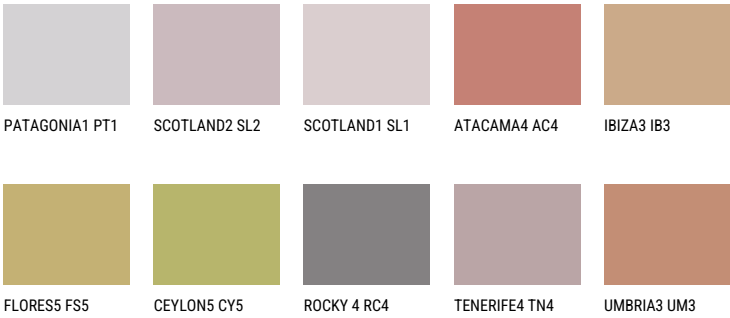

COLOUR DETAILS

CAPADOCIA5 CP5

☀️ 24% **TSR** 50%

Matching colours

COLOURS

For more information on plasters and paints, go to www.ceresit.en

*The presented colours refer to plasters and paints offered by Ceresit. Due to the use of digital techniques, the presented colours might not represent the original ones, thus they cannot be considered as a reliable colour presentation. We recommend checking the authentic colour samples.

INTENSE

AMETHYST WIND

RUBY SUNSET

QUARTZ SAND

AMBER PATH

RUBY FIRE

DIAMOND EVENING

For more information on plasters and paints, go to
www.ceresit.en

*The presented colours refer to plasters and paints offered by Ceresit. Due to the use of digital techniques, the presented colours might not represent the original ones, thus they cannot be considered as a reliable colour presentation. We recommend checking the authentic colour samples.