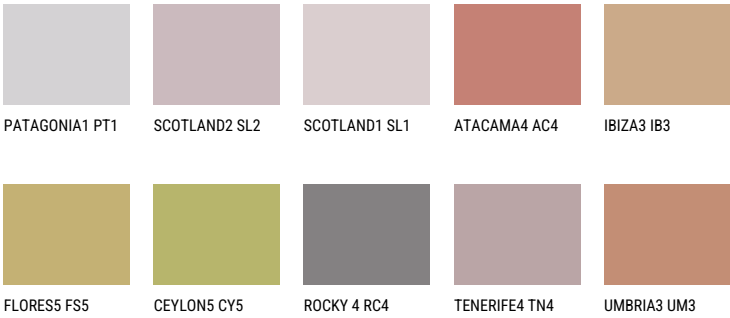

COLOUR DETAILS

CAPADOCIA5 CP5

☀ 24% **TSR** 50%

Matching colours

COLOURS

For more information on plasters and paints, go to www.ceresit.en

*The presented colours refer to plasters and paints offered by Ceresit. Due to the use of digital techniques, the presented colours might not represent the original ones, thus they cannot be considered as a reliable colour presentation. We recommend checking the authentic colour samples.

INTENSE

AMETHYST WIND

RUBY SUNSET

QUARTZ SAND

AMBER PATH

RUBY FIRE

DIAMOND EVENING

For more information on plasters and paints, go to
www.ceresit.en

*The presented colours refer to plasters and paints offered by Ceresit. Due to the use of digital techniques, the presented colours might not represent the original ones, thus they cannot be considered as a reliable colour presentation. We recommend checking the authentic colour samples.