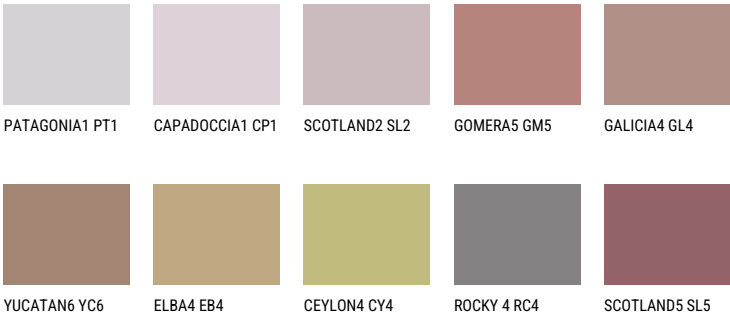

COLOUR DETAILS

SCOTLAND4 SL4

☀ 24% **TSR** 31%

Matching colours

COLOURS

For more information on plasters and paints, go to www.ceresit.en

*The presented colours refer to plasters and paints offered by Ceresit. Due to the use of digital techniques, the presented colours might not represent the original ones, thus they cannot be considered as a reliable colour presentation. We recommend checking the authentic colour samples.

INTENSE

AMETHYST MIST

AMETHYST WIND

RUBY HEART

QUARTZ EARTH

QUARTZ MOUNT

RUBY BRICK

For more information on plasters and paints, go to
www.ceresit.en

*The presented colours refer to plasters and paints offered by Ceresit. Due to the use of digital techniques, the presented colours might not represent the original ones, thus they cannot be considered as a reliable colour presentation. We recommend checking the authentic colour samples.