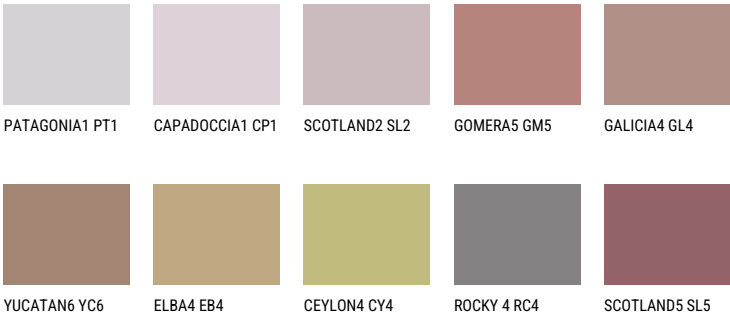

# COLOUR DETAILS

## Matching colours

### COLOURS

For more information on plasters and paints, go to [www.ceresit.en](http://www.ceresit.en)

\*The presented colours refer to plasters and paints offered by Ceresit. Due to the use of digital techniques, the presented colours might not represent the original ones, thus they cannot be considered as a reliable colour presentation. We recommend checking the authentic colour samples.

For more information on plasters and paints, go to  
[www.ceresit.en](http://www.ceresit.en)

\*The presented colours refer to plasters and paints offered by Ceresit. Due to the use of digital techniques, the presented colours might not represent the original ones, thus they cannot be considered as a reliable colour presentation. We recommend checking the authentic colour samples.