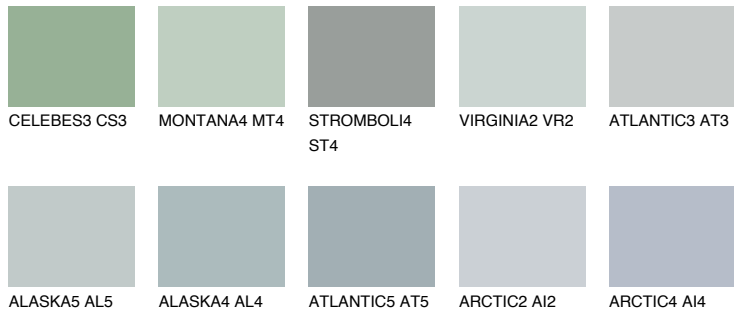

STROMBOLI3 ST3

47% **TSR** 41%

Matching colours

COLOURS

INTENSE

For more information on plasters and paints, go to www.ceresit.en

*The presented colours refer to plasters and paints offered by Ceresit. Due to the use of digital techniques, the presented colours might not represent the original ones, thus they cannot be considered as a reliable colour presentation. We recommend checking the authentic colour samples.