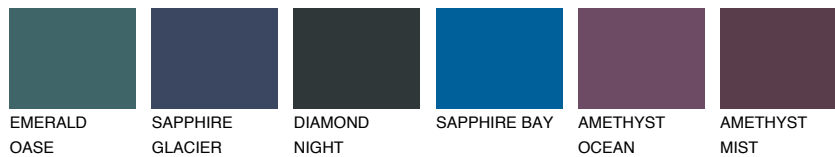

STROMBOLI3 ST3

47% **TSR** 41%

Matching colours

COLOURS

INTENSE

For more information on plasters and paints, go to www.ceresit.en

*The presented colours refer to plasters and paints offered by Ceresit. Due to the use of digital techniques, the presented colours might not represent the original ones, thus they cannot be considered as a reliable colour presentation. We recommend checking the authentic colour samples.