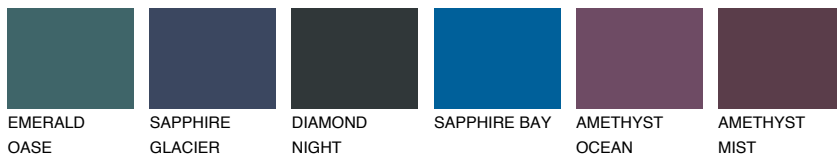

STROMBOLI3 ST3

47% **TSR** 41%

Matching colours

COLOURS

INTENSE

For more information on plasters and paints, go to www.ceresit.en

*The presented colours refer to plasters and paints offered by Ceresit. Due to the use of digital techniques, the presented colours might not represent the original ones, thus they cannot be considered as a reliable colour presentation. We recommend checking the authentic colour samples.