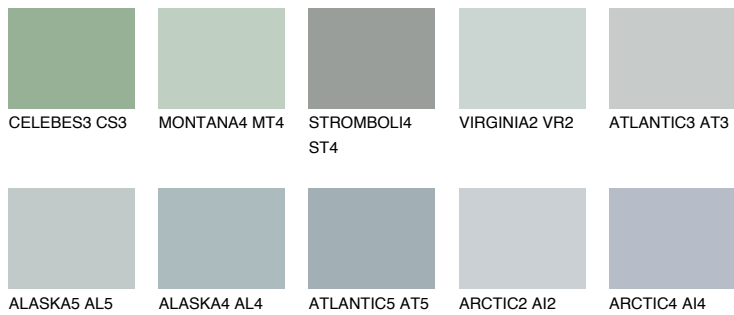

STROMBOLI3 ST3

47% **TSR** 41%

Matching colours

COLOURS

INTENSE

For more information on plasters and paints, go to www.ceresit.en

*The presented colours refer to plasters and paints offered by Ceresit. Due to the use of digital techniques, the presented colours might not represent the original ones, thus they cannot be considered as a reliable colour presentation. We recommend checking the authentic colour samples.