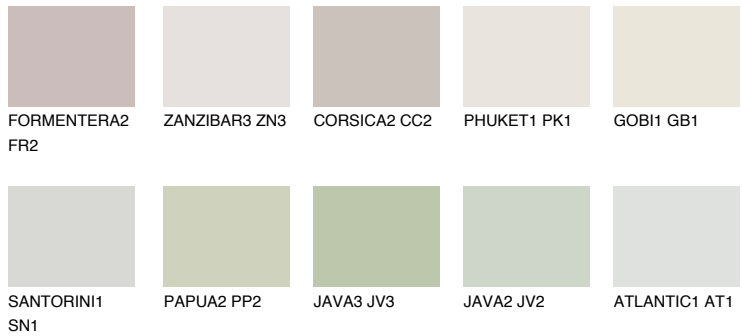

# COLOUR DETAILS

## SAHARA5 SH5

66% **TSR** 61%

### Matching colours

#### COLOURS