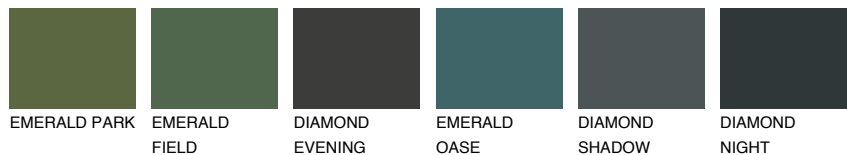

COLOUR DETAILS

SAHARA5 SH5

66% **TSR** 61%

Matching colours

COLOURS

INTENSE

For more information on plasters and paints, go to www.ceresit.en

*The presented colours refer to plasters and paints offered by Ceresit. Due to the use of digital techniques, the presented colours might not represent the original ones, thus they cannot be considered as a reliable colour presentation. We recommend checking the authentic colour samples.