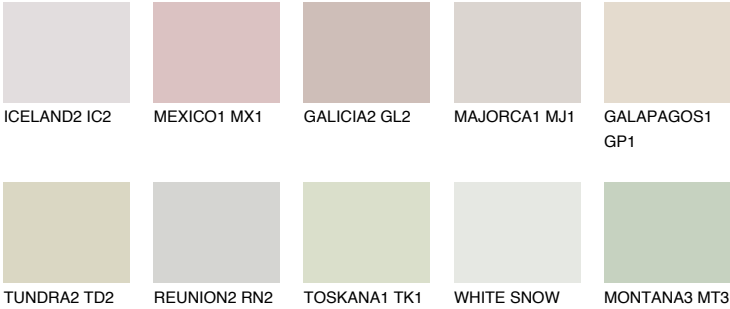

PAMPA2 PM2

60% **TSR** 57%

Matching colours

COLOURS

INTENSE

For more information on plasters and paints, go to www.ceresit.en

*The presented colours refer to plasters and paints offered by Ceresit. Due to the use of digital techniques, the presented colours might not represent the original ones, thus they cannot be considered as a reliable colour presentation. We recommend checking the authentic colour samples.