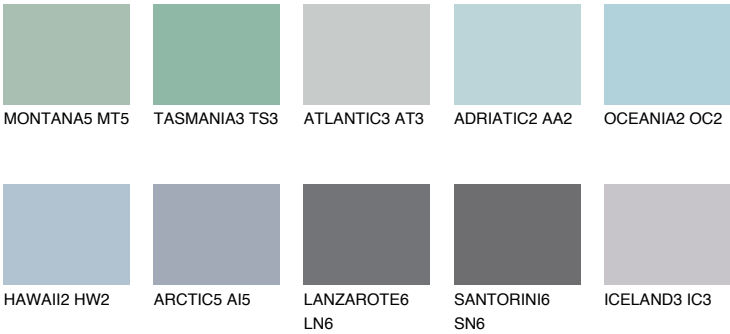

COLOUR DETAILS

POLYNESIA1 PS1

56% **TSR** 57%

Matching colours

COLOURS

INTENSE

For more information on plasters and paints, go to www.ceresit.en

*The presented colours refer to plasters and paints offered by Ceresit. Due to the use of digital techniques, the presented colours might not represent the original ones, thus they cannot be considered as a reliable colour presentation. We recommend checking the authentic colour samples.