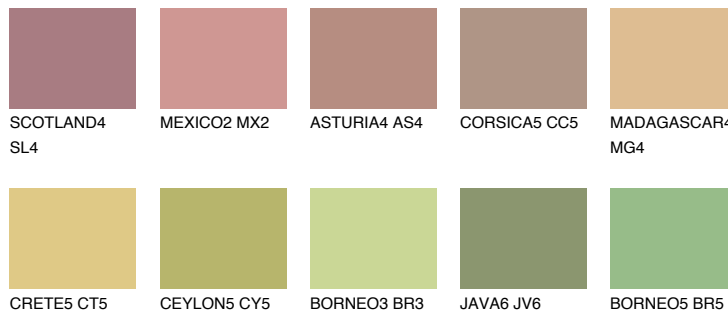

# COLOUR DETAILS

**ELBA4 EB4**

40% **TSR** 39%

## Matching colours

### COLOURS

### INTENSE

For more information on plasters and paints, go to [www.ceresit.en](http://www.ceresit.en)

\*The presented colours refer to plasters and paints offered by Ceresit. Due to the use of digital techniques, the presented colours might not represent the original ones, thus they cannot be considered as a reliable colour presentation. We recommend checking the authentic colour samples.