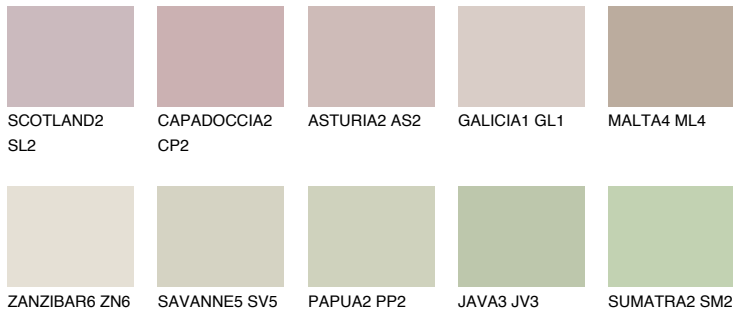

COLOUR DETAILS

MAJORCA2 MJ2

56% TSR 50%

Matching colours

COLOURS

INTENSE

For more information on plasters and paints, go to www.ceresit.en

*The presented colours refer to plasters and paints offered by Ceresit. Due to the use of digital techniques, the presented colours might not represent the original ones, thus they cannot be considered as a reliable colour presentation. We recommend checking the authentic colour samples.