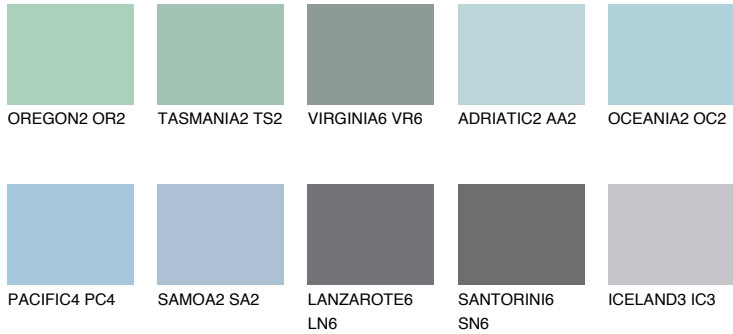

# COLOUR DETAILS

## OCEANIA3 OC3

53% **TSR** 58%

### Matching colours

#### COLOURS