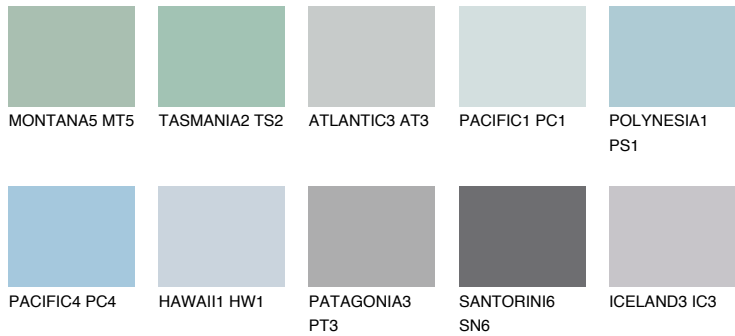

COLOUR DETAILS

OCEANIA2 OC2

60% TSR 62%

Matching colours

COLOURS

INTENSE

For more information on plasters and paints, go to www.ceresit.en

*The presented colours refer to plasters and paints offered by Ceresit. Due to the use of digital techniques, the presented colours might not represent the original ones, thus they cannot be considered as a reliable colour presentation. We recommend checking the authentic colour samples.